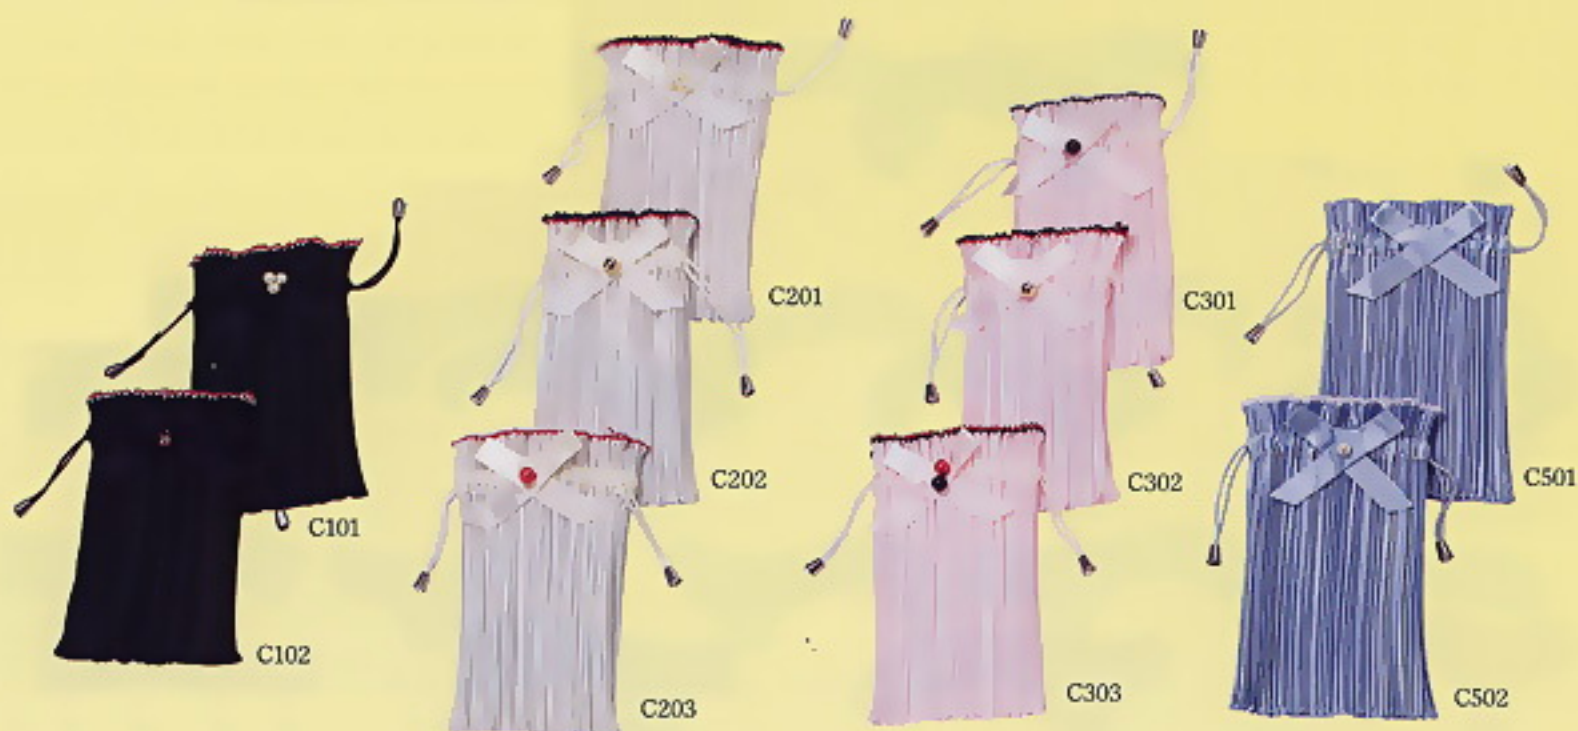

■ Suit for TE and TF series Folding Cane

Wrist Strap

■ Color : Black / Brown / Gray

● Elastic join and knitting strap

● Velcro join and knitting strap

● Elastic join with clasper and knitting strap

● Plastic C type join and knitting strap