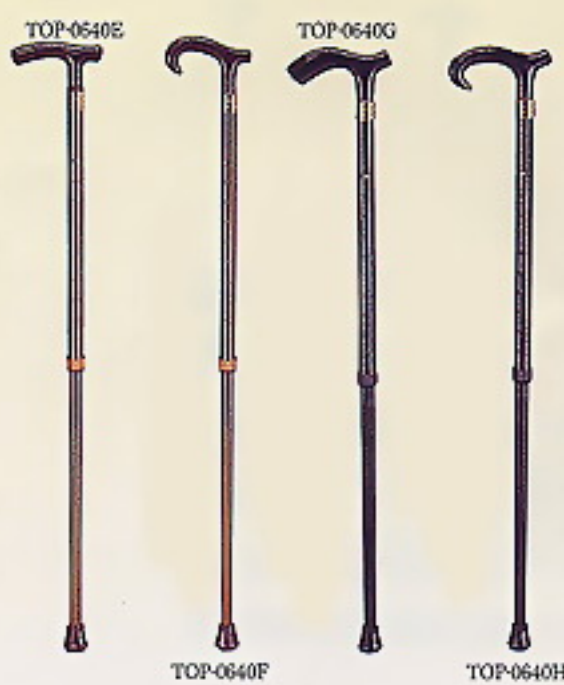

Trekking Cane

Series No.	Adjust Range	Section	Description
TK	27"~57"	3	18/16/14 mm aluminum shaft
TKA	28"~57"	3	18/16/14 mm aluminum shaft
2TK	27"~41"	2	18/16 mm aluminum shaft

Folding Cane

- TOP-0610 Wooden handle
- TOP-0610A Wooden handle and nut locking
- TOP-0610B Plastic handle

Adjustable Cane

- TOP-0620A Plastic handle
- TOP-0620B Wooden Plastic

Hook Cane

- TOP-0630A Foam grip
- TOP-0630B Foam grip

Offset Cane

- TOP-0640 Foam grip with wrist strip
- TOP-0640A Foam grip without wrist strip